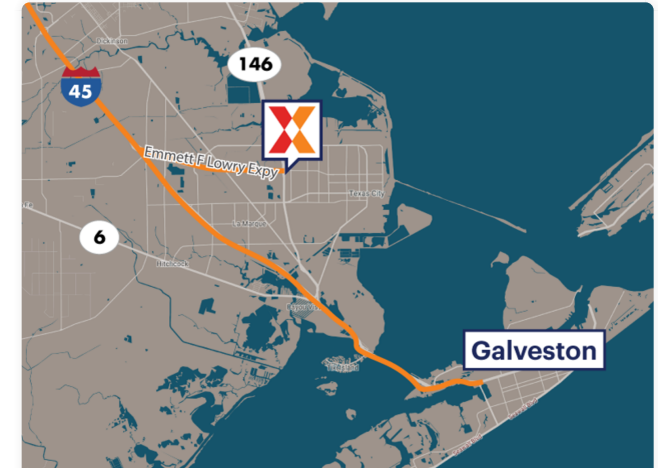

Texas City Bay

3401-3567 Palmer Highway | Texas City, TX 77590

Galveston County | Houston-Pasadena-The Woodlands, TX | 224,884 Sq Ft

29.3941, -94.9488

Demographics	1 Mile	3 Miles	5 Miles
Population	5,640	45,874	70,968
Daytime Pop.	7,577	38,440	63,512
Households	2,350	17,263	27,177
Income	\$59,701	\$85,876	\$91,732

Source: Synergos Technologies, Inc. 2024

Kroger-anchored center with top national brands including Burlington, Harbor Freight, Planet Fitness & Five Below

High visibility from 29K+ vehicles daily on Palmer Hwy and 19K+ vehicles daily on Hwy 146 (Kalibrate 2020, 2022)

Located within 3 miles of Marathon Texas City Refinery, the third largest oil refinery in the U.S., with 1.5K+ employees (Marathon 2026)

Port of Texas City is the 15th largest port in the U.S. and 4th largest in TX (POTC 2025)

Center located 30 miles SE of Houston and 10 miles North of Galveston